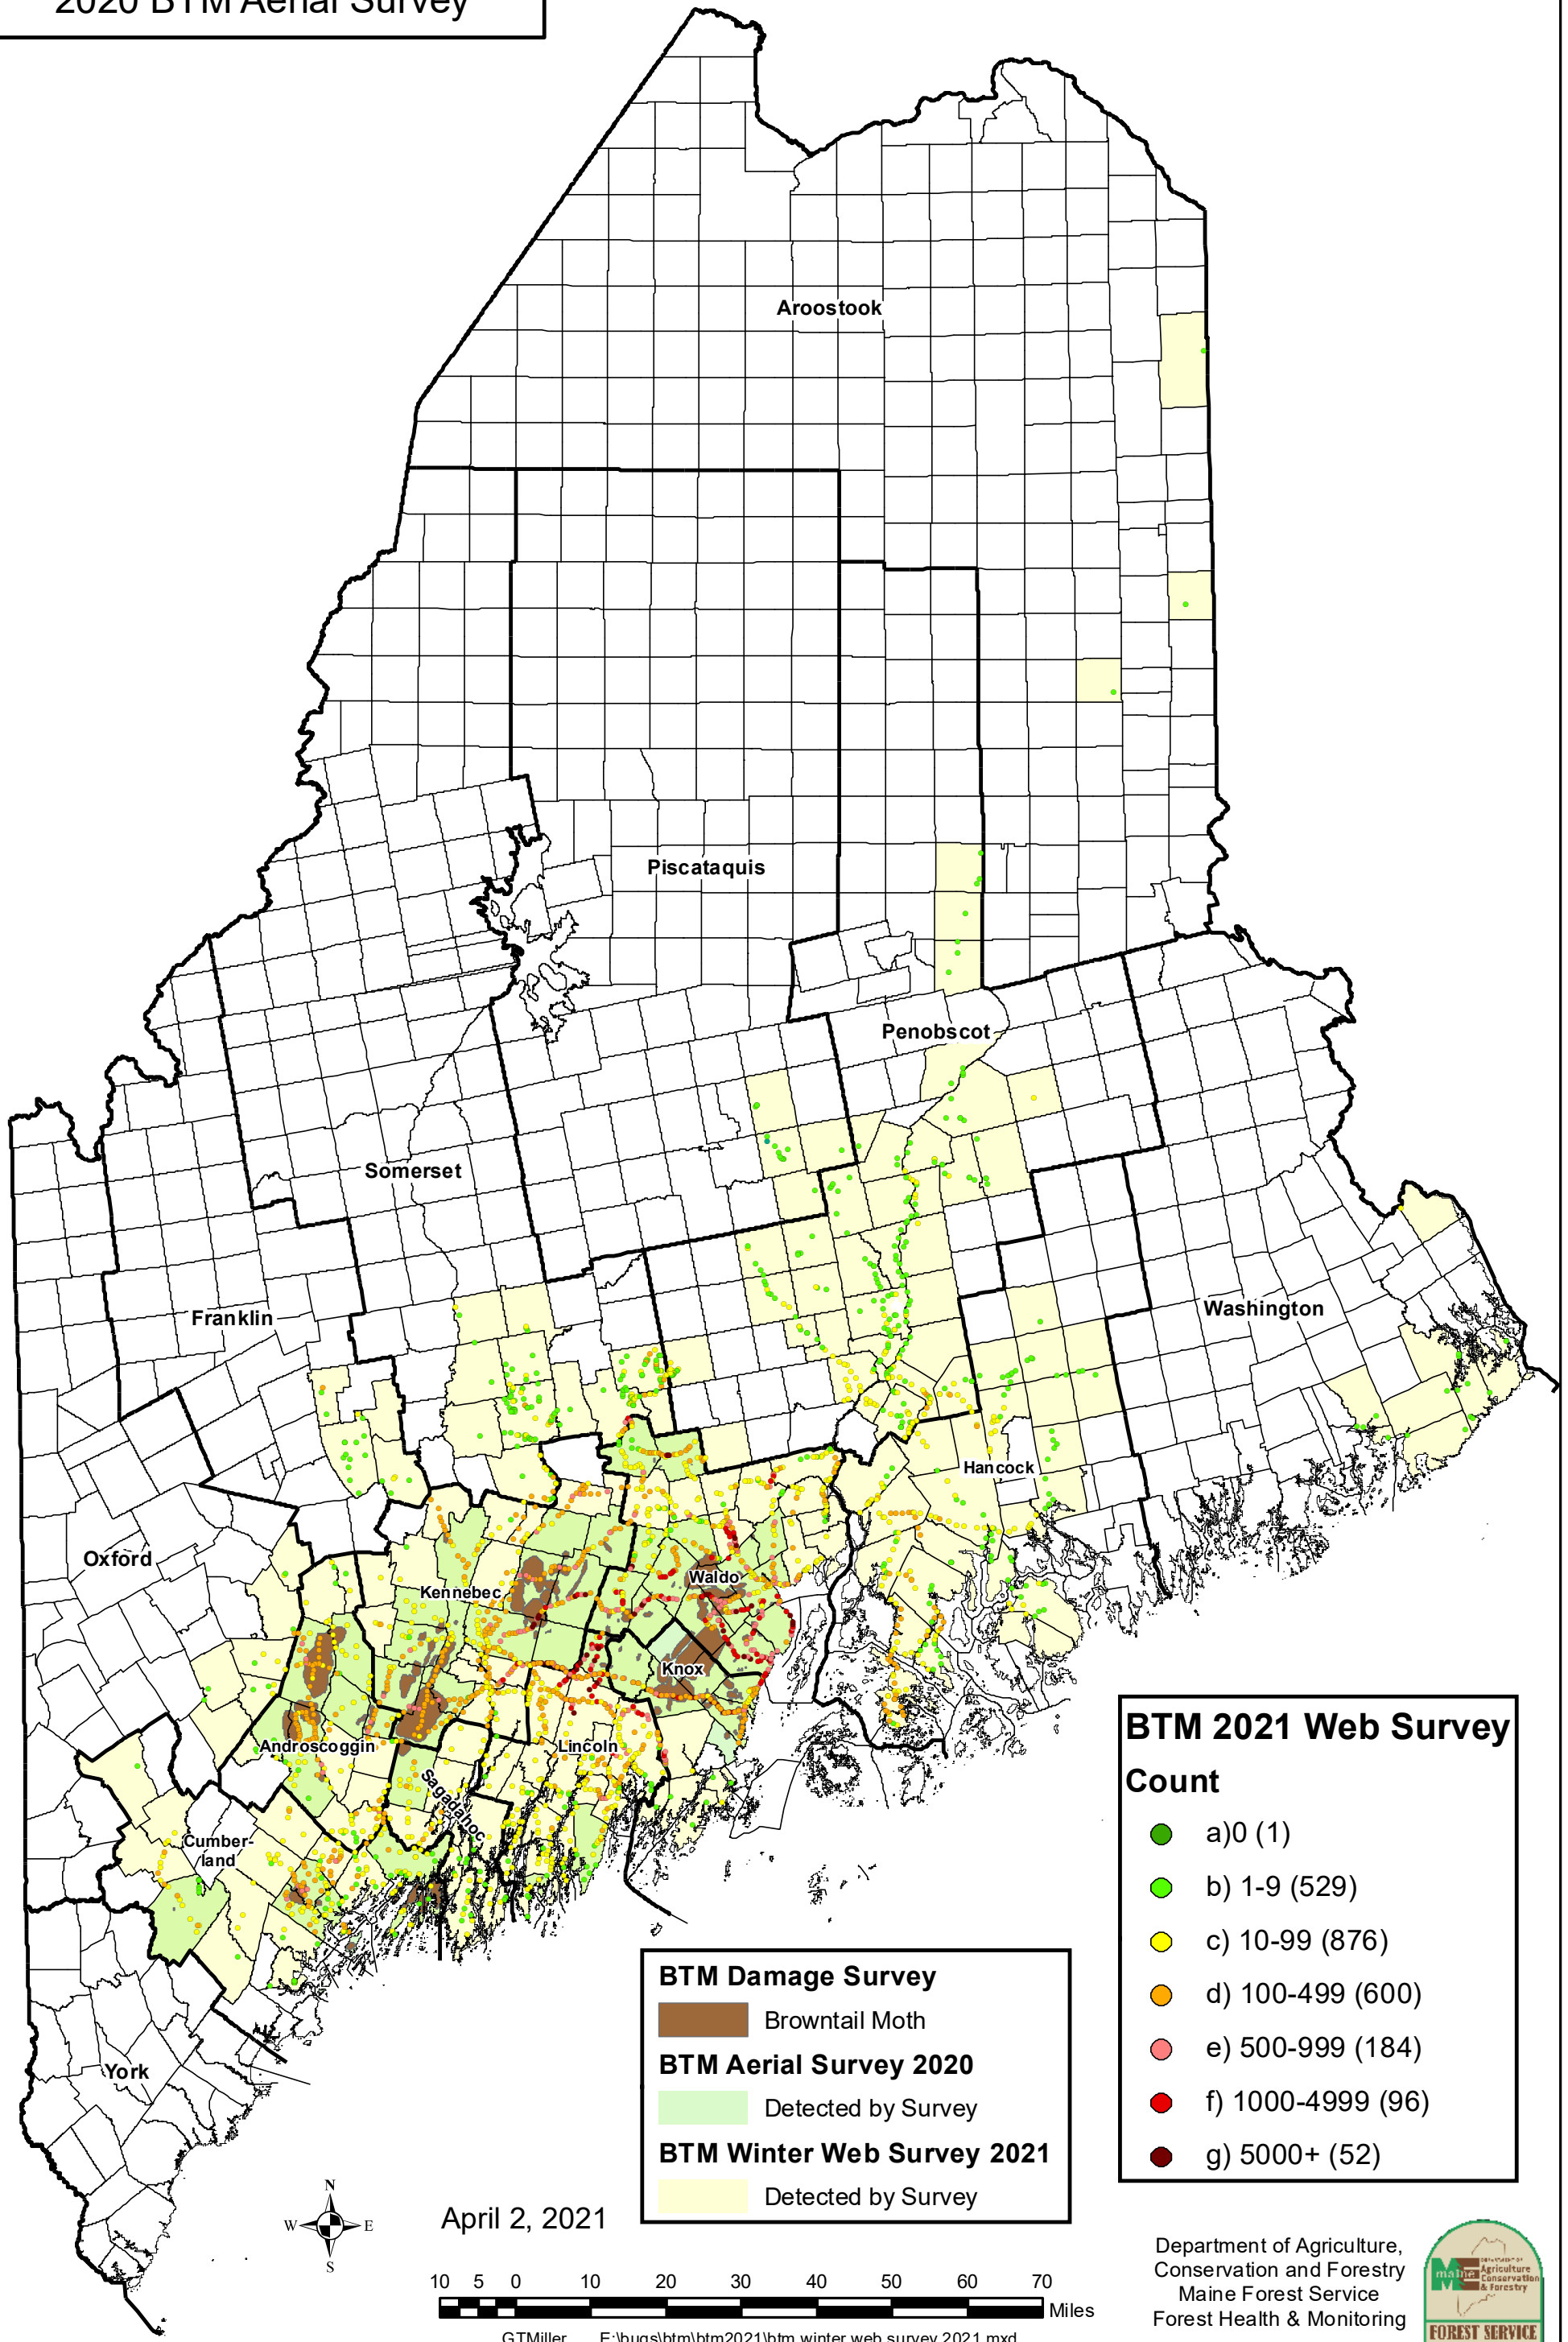

Browntail Moth

2021 Winter Web Moth Survey
2020 BTM Aerial Survey

BTM 2021 Web Survey

Count

- a) 0 (1)
- b) 1-9 (529)
- c) 10-99 (876)
- d) 100-499 (600)
- e) 500-999 (184)
- f) 1000-4999 (96)
- g) 5000+ (52)

BTM Damage Survey
 Browntail Moth

BTM Aerial Survey 2020
 Detected by Survey

BTM Winter Web Survey 2021
 Detected by Survey

Department of Agriculture,
Conservation and Forestry
Maine Forest Service
Forest Health & Monitoring